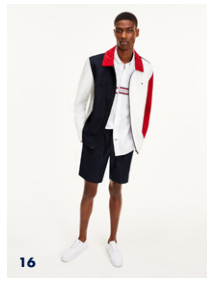

27

Modern Essentials Parka Black
Modern Essentials Vest Black
Modern Essentials Baseball Collar Polo Oxygen
Modern Essentials Clean Sweatpant Desert Sky
Modern Cupsole Suede Sneaker Desert Sky

28

Sunglasses Blue
Modern Essentials Coach Jacket Utility Olive
Modern Essentials Zip-Thru Hoodie Utility Olive
Modern Essentials Paneled T-Shirt Utility Olive
Modern Essentials Clean Sweatpant Utility Olive
Modern Cupsole Perf Suede Sneaker Desert Sky