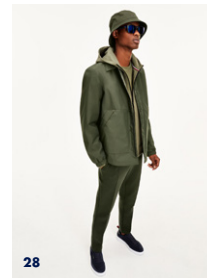

27

Modern Essentials Parka Black
Modern Essentials Vest Black
Modern Essentials Baseball Collar Polo Oxygen
Modern Essentials Clean Sweatpant Desert Sky
Modern Cupsole Suede Sneaker Desert Sky

28

Sunglasses Blue
Modern Essentials Coach Jacket Utility Olive
Modern Essentials Zip-Thru Hoodie Utility Olive
Modern Essentials Paneled T-Shirt Utility Olive
Modern Essentials Clean Sweatpant Utility Olive
Modern Cupsole Perf Suede Sneaker Desert Sky