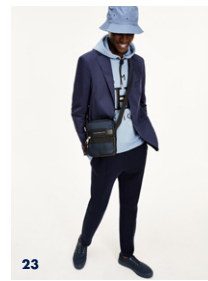

27

Modern Essentials Parka Black
Modern Essentials Vest Black
Modern Essentials Baseball Collar Polo Oxygen
Modern Essentials Clean Sweatpant Desert Sky
Modern Cupsole Suede Sneaker Desert Sky

28

Sunglasses Blue
Modern Essentials Coach Jacket Utility Olive
Modern Essentials Zip-Thru Hoodie Utility Olive
Modern Essentials Paneled T-Shirt Utility Olive
Modern Essentials Clean Sweatpant Utility Olive
Modern Cupsole Perf Suede Sneaker Desert Sky