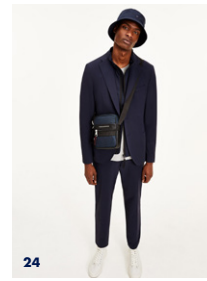

Retro Runner White

Elevated Seasonal Mid-Cut Textile Ivory

Elevated Monogram Flap Backpack Sand Trap

TH Corporate Sandal Black

TH Established Duffle Bag Desert Sky

TH Signature Flag Duffle Ecrú

Sunglasses Orange
Sunglasses Red