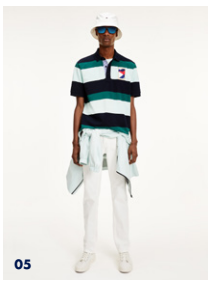

27

Modern Essentials Parka Black
Modern Essentials Vest Black
Modern Essentials Baseball Collar Polo Oxygen
Modern Essentials Clean Sweatpant Desert Sky
Modern Cupsole Suede Sneaker Desert Sky

28

Sunglasses Blue
Modern Essentials Coach Jacket Utility Olive
Modern Essentials Zip-Thru Hoodie Utility Olive
Modern Essentials Paneled T-Shirt Utility Olive
Modern Essentials Clean Sweatpant Utility Olive
Modern Cupsole Perf Suede Sneaker Desert Sky