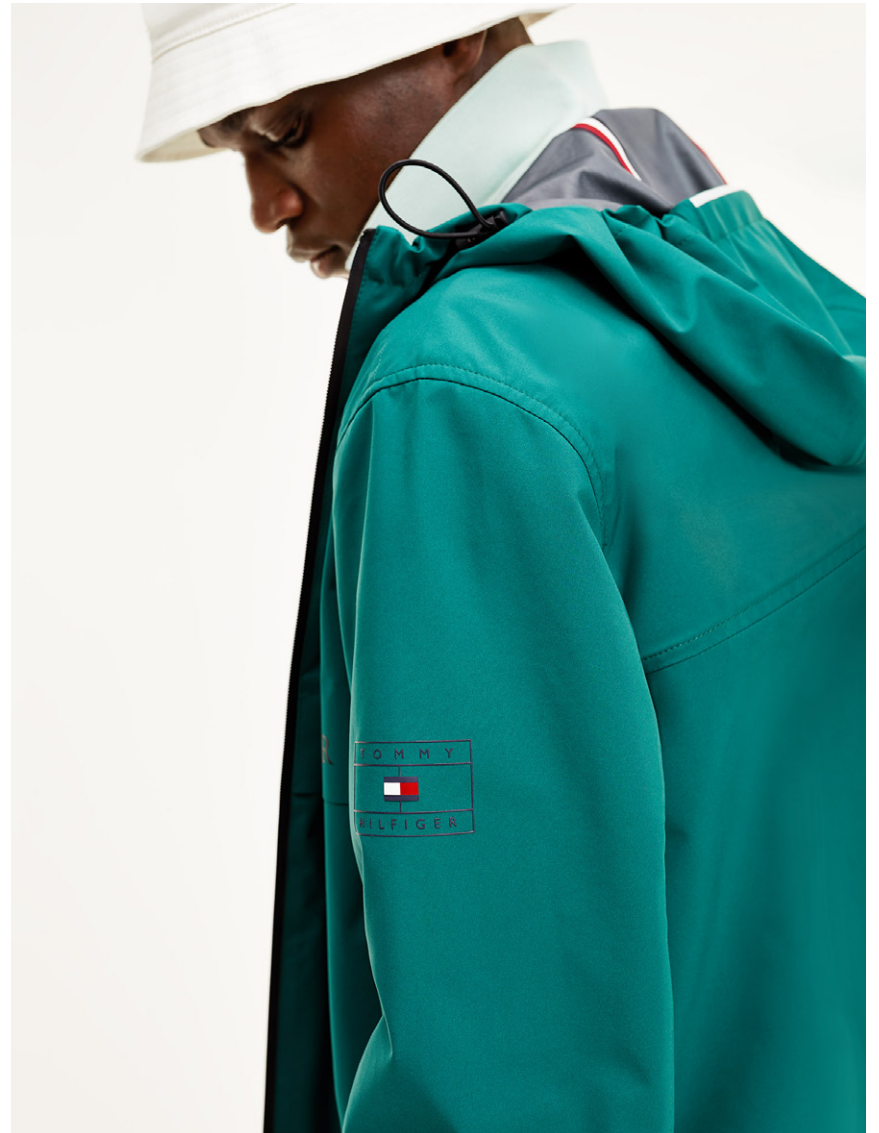

CLICK HERE FOR
DIGITAL LOOKBOOK

01

Icon Color-Block Bomber Camel
Structured Graphic Sweater Ivory
Icon Wavy Flag Polo Oxygen
HMT 2 Pleat Cropped Pant Camel
Elevated Seasonal Mid-Cut Textile Ivory

02

Flag Bucket Hat Desert Sky
Tech Hooded Jacket Courtside Yellow
Branded Tonal Block Casual Polo Camel / Multi
HMT TH Flex Pant Batique Khaki
Elevated Seasonal Mid-Cut Textile Ivory

03

Tech Hooded Jacket Rural Green
1985 Regular Polo Oxygen
Structured Block Stripe Sweater Oxygen
Denton TH Flex Summer Twill Pant Oxygen
Elevated Seasonal Mid-Cut Textile Ivory

04

Italian Fabric Garment Dyed Suit Beige
Patchwork Floral Print Shirt Black / Ivory / Multi
1985 Contrast Placket Polo Rural Green
TH Established Mini Reporter Black
Elevated Seasonal Mid-Cut Textile Ivory