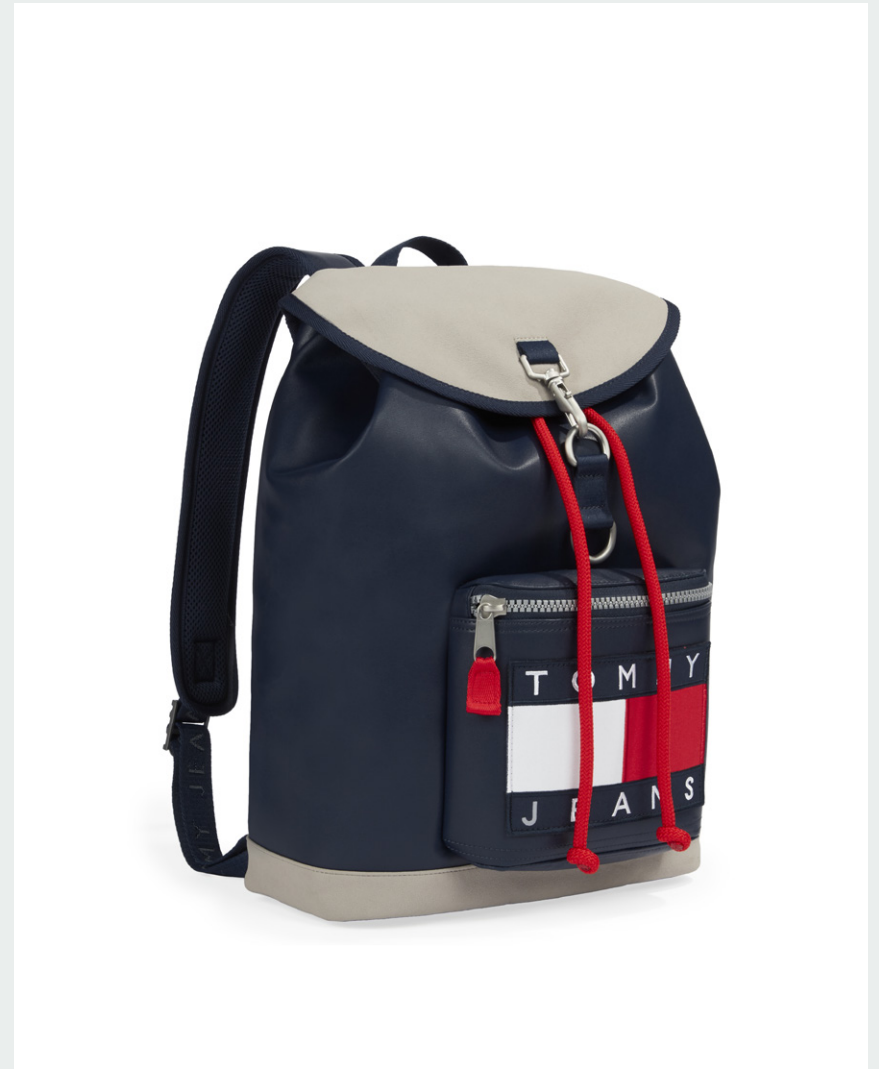

Fashion Runner Modern Twilight Navy

Mid-Cut Vulcanized Sneaker White

Strap Sandal Cobalt

Heritage Nano Bag Pink Daisy

Heritage Nano Bag Gulf Coast Blue

Heritage Small Flap Backpack White

Heritage Flap Backpack Recycled Leather Navy