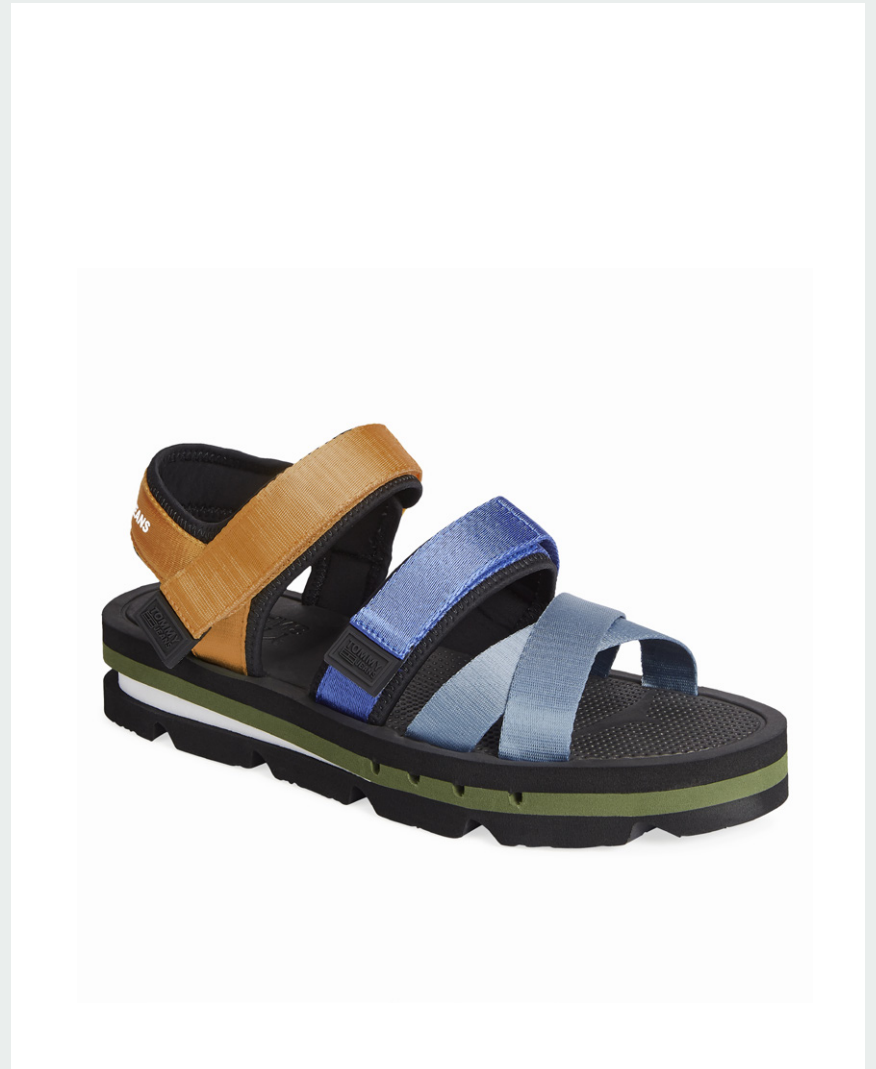

Fashion Runner Modern Twilight Navy

Mid-Cut Vulcanized Sneaker White

Strap Sandal Cobalt

Heritage Nano Bag Pink Daisy

Heritage Nano Bag Gulf Coast Blue

Heritage Small Flap Backpack White

Heritage Flap Backpack Recycled Leather Navy