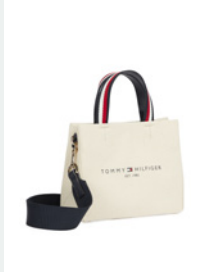

TH Signature Leather Sneaker White

TH Interlock Flat Sandal Ecrú

Fashion Wedge Sneaker RWB

**Turnlock Small Bucket Monogram** Bright White

**Turnlock Micro Crossover Croc** Fireworks

**Turnlock Mini Crossover Monogram** Bright White

Tommy Shopper Canvas Tote Natural

Tommy Shopper Canvas Micro Tote Natural

Sunglasses Brown

Sunglasses Blue

Watch Rose Gold

Watch Silver

**Necklace** Tricolor

**Bangle Bracelet** Silver  
**Global Stripe Bracelet** Silver