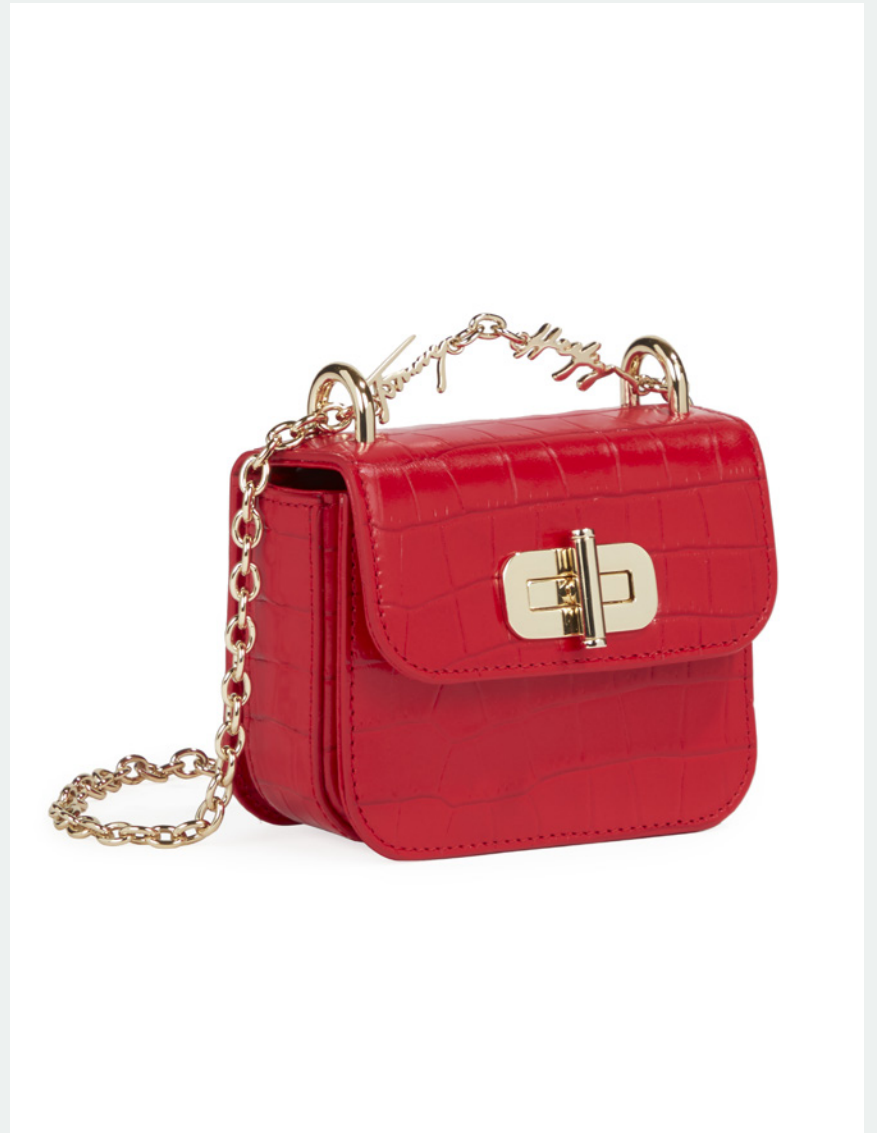

TH Signature Leather Sneaker White

TH Interlock Flat Sandal Ecrú

Fashion Wedge Sneaker RWB

**Turnlock Small Bucket Monogram** Bright White

**Turnlock Micro Crossover Croc** Fireworks

**Turnlock Mini Crossover Monogram** Bright White

Tommy Shopper Canvas Tote Natural

Tommy Shopper Canvas Micro Tote Natural

Sunglasses Brown

Sunglasses Blue

Watch Rose Gold

Watch Silver

**Necklace** Tricolor

**Bangle Bracelet** Silver  
**Global Stripe Bracelet** Silver