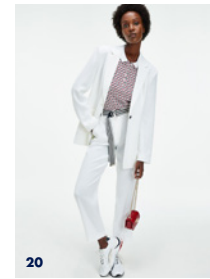

**25**

**Icon Polyurethane Parka** Milky Transparent  
**Icon Oxford Ithaca Shirt** Ithaca Stripe / Multi  
**Icon Oxford Midi Skirt** Ithaca Stripe / Multi  
**TH Interlock Flat Sandal** Ecrú

26

Icon Regular TH Sweatshirt White  
Icon Color-Block Shift Short Dress Multi Brenton Stripe / Pastel Icons  
TH Interlock Flat Sandal Ecrú