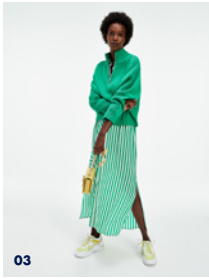

**25**

**Icon Polyurethane Parka** Milky Transparent  
**Icon Oxford Ithaca Shirt** Ithaca Stripe / Multi  
**Icon Oxford Midi Skirt** Ithaca Stripe / Multi  
**TH Interlock Flat Sandal** Ecrú

26

Icon Regular TH Sweatshirt White  
Icon Color-Block Shift Short Dress Multi Brenton Stripe / Pastel Icons  
TH Interlock Flat Sandal Ecrú