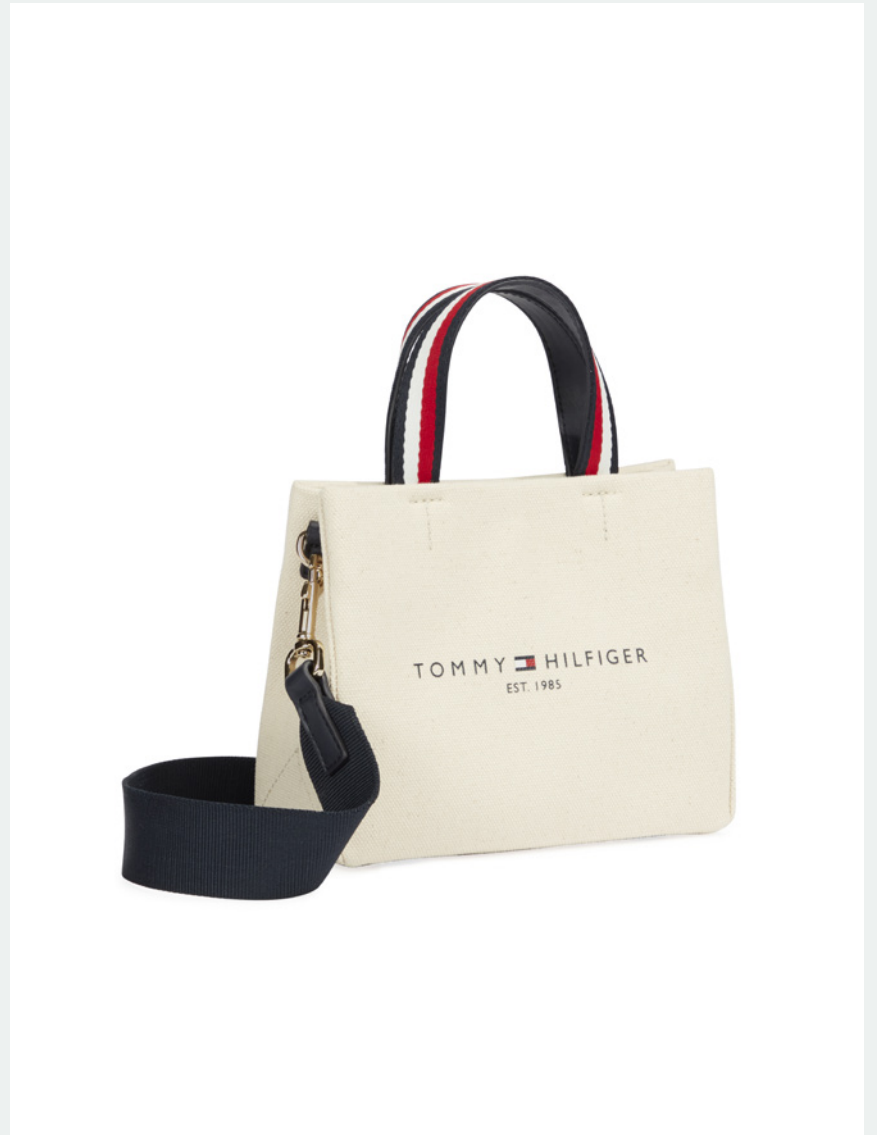

TH Signature Leather Sneaker White

TH Interlock Flat Sandal Ecrú

Fashion Wedge Sneaker RWB

**Turnlock Small Bucket Monogram** Bright White

**Turnlock Micro Crossover Croc** Fireworks

**Turnlock Mini Crossover Monogram** Bright White

Tommy Shopper Canvas Tote Natural

Tommy Shopper Canvas Micro Tote Natural

Sunglasses Brown

Sunglasses Blue

Watch Rose Gold

Watch Silver

**Necklace** Tricolor

**Bangle Bracelet** Silver  
**Global Stripe Bracelet** Silver

TOMMY  HILFIGER