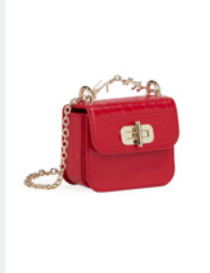

TH Signature Leather Sneaker White

TH Interlock Flat Sandal Ecrú

Fashion Wedge Sneaker RWB

**Turnlock Small Bucket Monogram** Bright White

**Turnlock Micro Crossover Croc** Fireworks

**Turnlock Mini Crossover Monogram** Bright White

Tommy Shopper Canvas Tote Natural

Tommy Shopper Canvas Micro Tote Natural

Sunglasses Brown

Sunglasses Blue

Watch Rose Gold

Watch Silver

**Necklace** Tricolor

**Bangle Bracelet** Silver  
**Global Stripe Bracelet** Silver